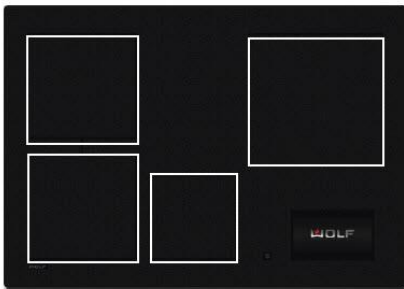

Induction Cooktop

MODEL OPTIONS

30 INCHES

CONTEMPORARY

CI30460C/B
W 30" x H 2½" x D 21"

TRANSITIONAL

CI30460T/S
W 30" x H 2" x D 21"

4 INDEPENDENTLY CONTROLLED ZONES