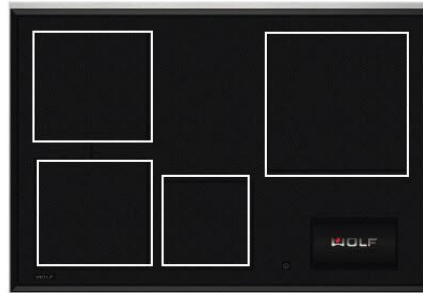

Induction Cooktop

MODEL OPTIONS

30 INCHES

CONTEMPORARY

CI30460C/B
W 30" x H 2½" x D 21"

TRANSITIONAL

CI30460T/S
W 30" x H 2" x D 21"

4 INDEPENDENTLY CONTROLLED ZONES