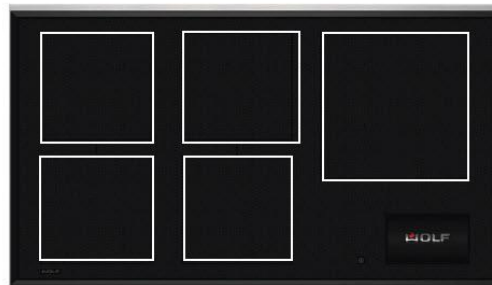

ONE 1,400 W ZONE (6")
with 2,200 W Boost

TWO 2,100 W ZONES (8")
with 3,700 W Boost

ONE 2,600 W ZONE (11")
with 3,700 W Boost

36 INCHES

CONTEMPORARY

CI36560C/B
W 36" x H 2½" x D 21"

TRANSITIONAL

CI36560T/S
W 36" x H 2" x D 21"